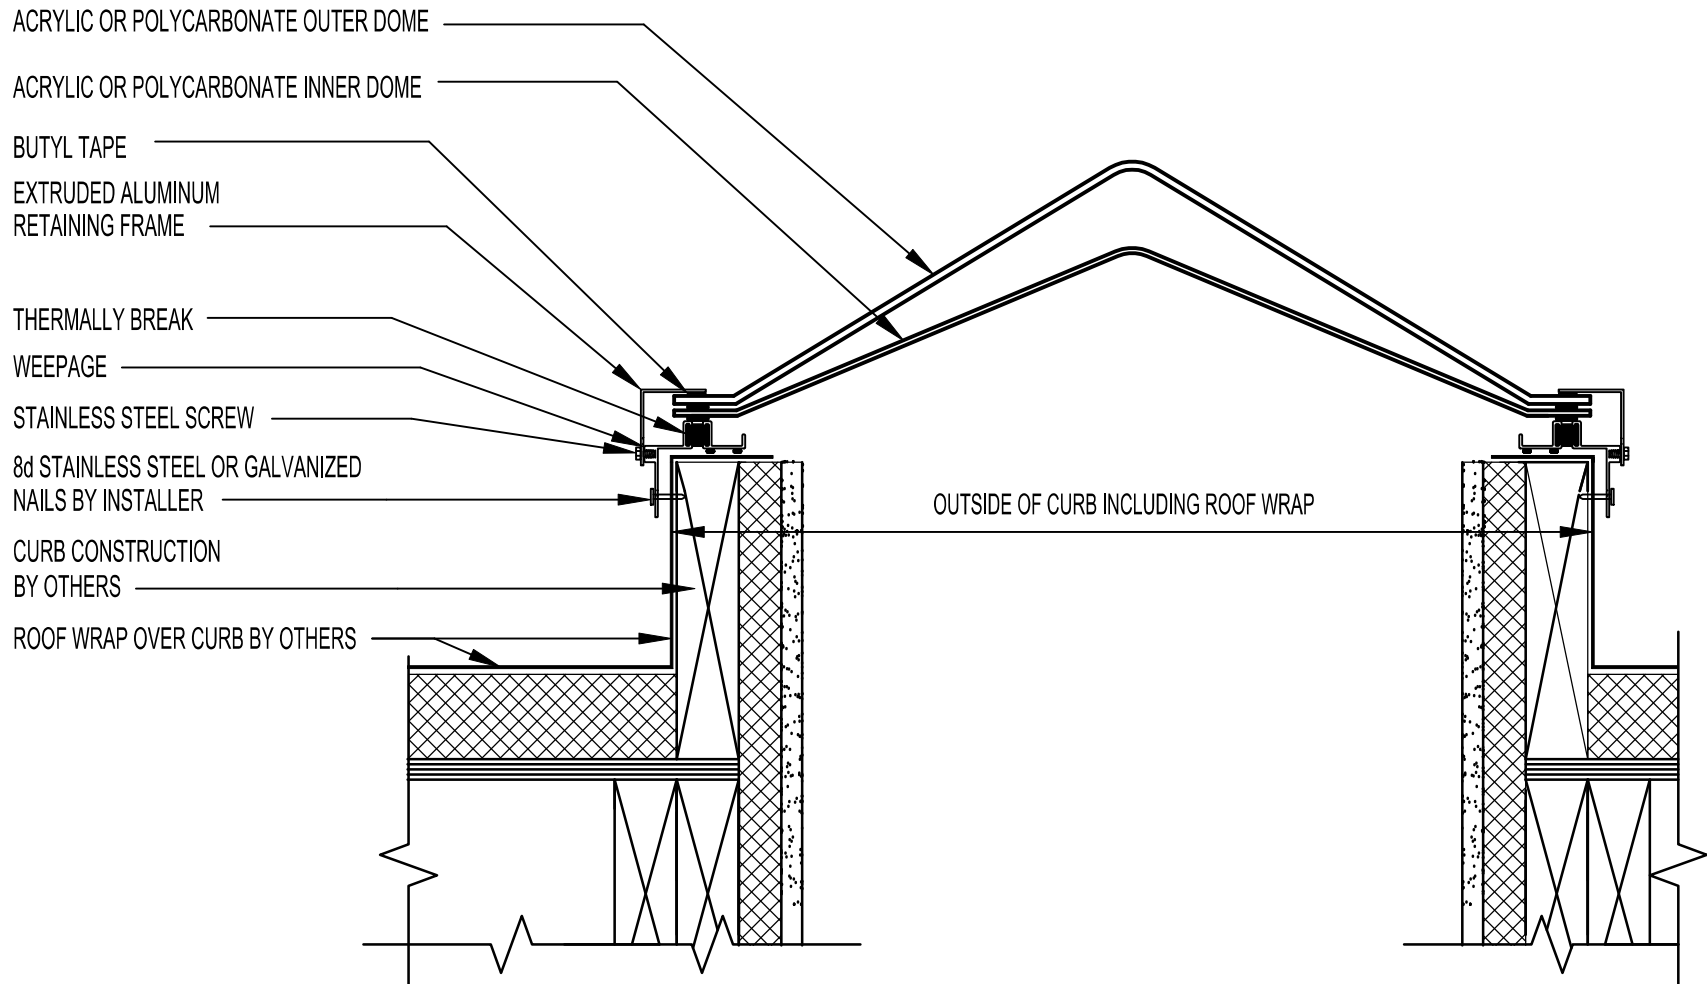

Double Dome Thermal Acrylic/Polycarbonate Skylight,
 Curb Mount On Site Built Curb

Double Dome Thermal Acrylic/Polycarbonate Skylight,
 Roof Mounted Integral Insulated Curb

**Pyramidal Double Dome Thermal Acrylic/Polycarbonate Skylight,
 Curb Mount On Site Built Curb**

Pyramidal Double Dome Thermal Acrylic/Polycarbonate Skylight,
 Roof Mounted Integral Insulated Curb

Single Dome Thermal Acrylic/Polycarbonate Over
 Multi-Cell Structured Polycarbonate Panel Skylight,
 Curb Mount On Site Built Curb

Single Dome Thermal Acrylic/Polycarbonate Over
 Multi-Cell Structured Polycarbonate Panel Skylight,
 Roof Mounted Integral Insulated Curb