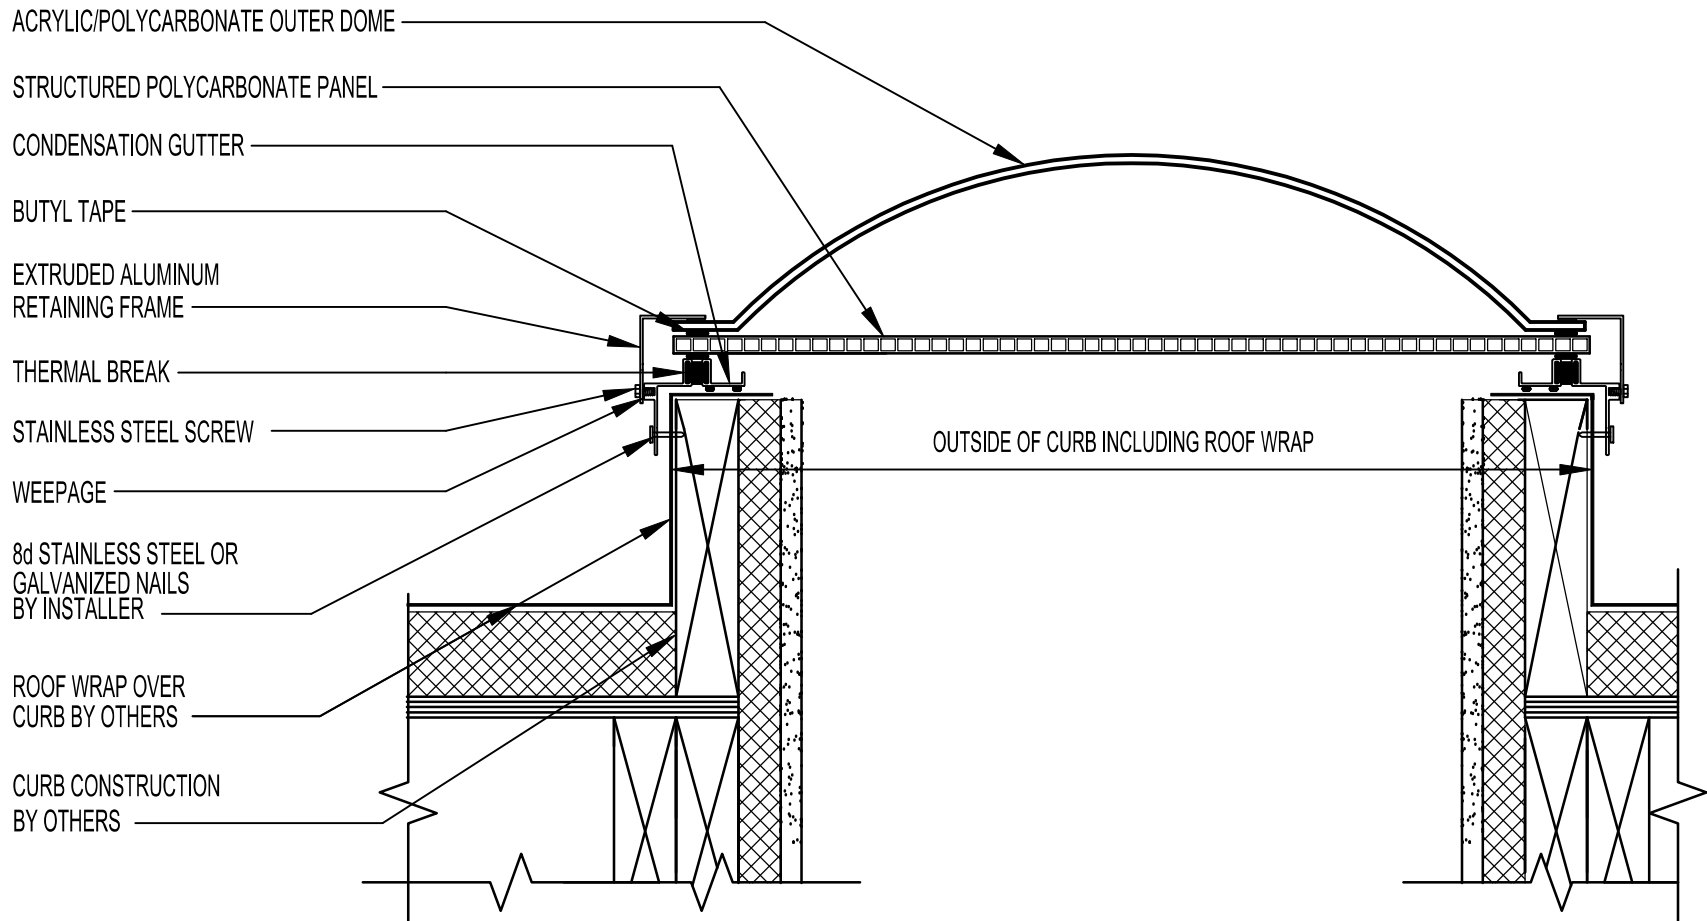

Double Dome Thermal Acrylic/Polycarbonate Skylight,
 Curb Mount On Site Built Curb

Double Dome Thermal Acrylic/Polycarbonate Skylight,
 Roof Mounted Integral Insulated Curb

**Pyramidal Double Dome Thermal Acrylic/Polycarbonate Skylight,
 Curb Mount On Site Built Curb**

Pyramidal Double Dome Thermal Acrylic/Polycarbonate Skylight,
 Roof Mounted Integral Insulated Curb

Single Dome Thermal Acrylic/Polycarbonate Over
 Multi-Cell Structured Polycarbonate Panel Skylight,
 Curb Mount On Site Built Curb

Single Dome Thermal Acrylic/Polycarbonate Over
 Multi-Cell Structured Polycarbonate Panel Skylight,
 Roof Mounted Integral Insulated Curb