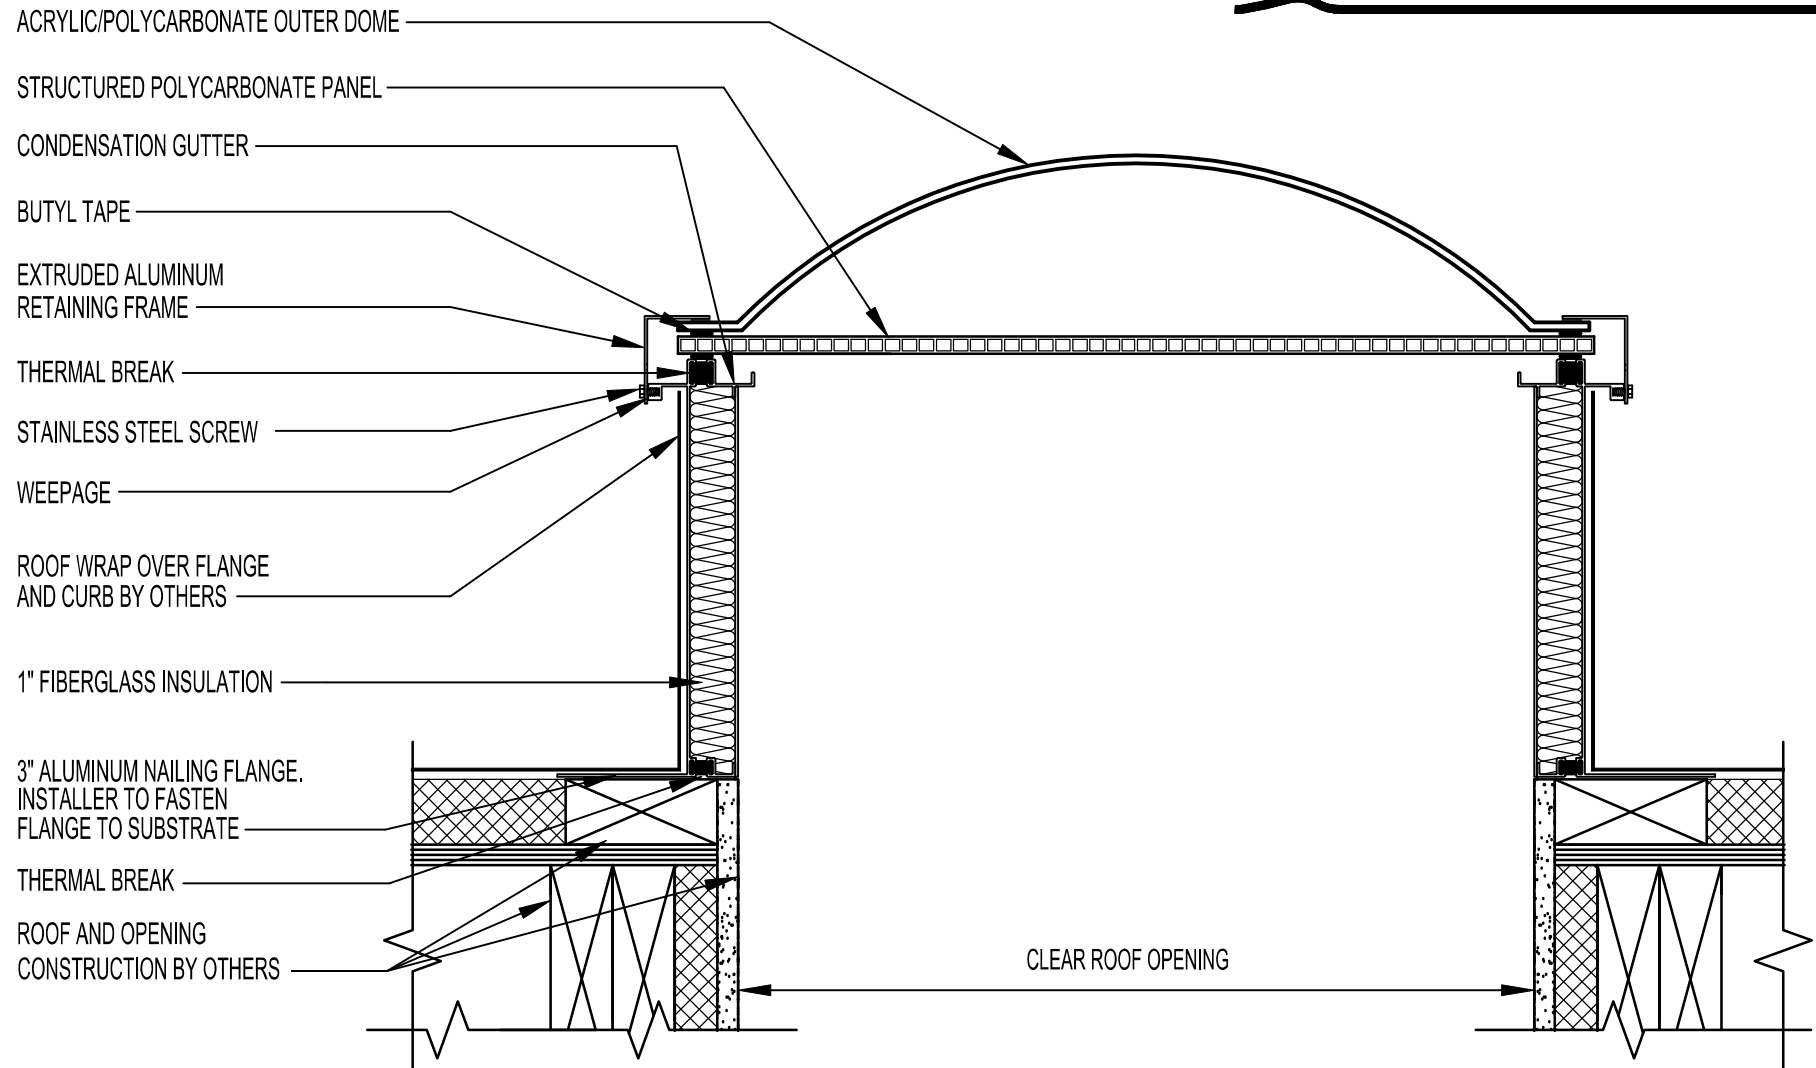

Double Dome Thermal Acrylic/Polycarbonate Skylight,
 Curb Mount On Site Built Curb

Double Dome Thermal Acrylic/Polycarbonate Skylight,
 Roof Mounted Integral Insulated Curb

**Pyramidal Double Dome Thermal Acrylic/Polycarbonate Skylight,
 Curb Mount On Site Built Curb**

Pyramidal Double Dome Thermal Acrylic/Polycarbonate Skylight,
 Roof Mounted Integral Insulated Curb

Single Dome Thermal Acrylic/Polycarbonate Over
 Multi-Cell Structured Polycarbonate Panel Skylight,
 Curb Mount On Site Built Curb

Single Dome Thermal Acrylic/Polycarbonate Over
 Multi-Cell Structured Polycarbonate Panel Skylight,
 Roof Mounted Integral Insulated Curb