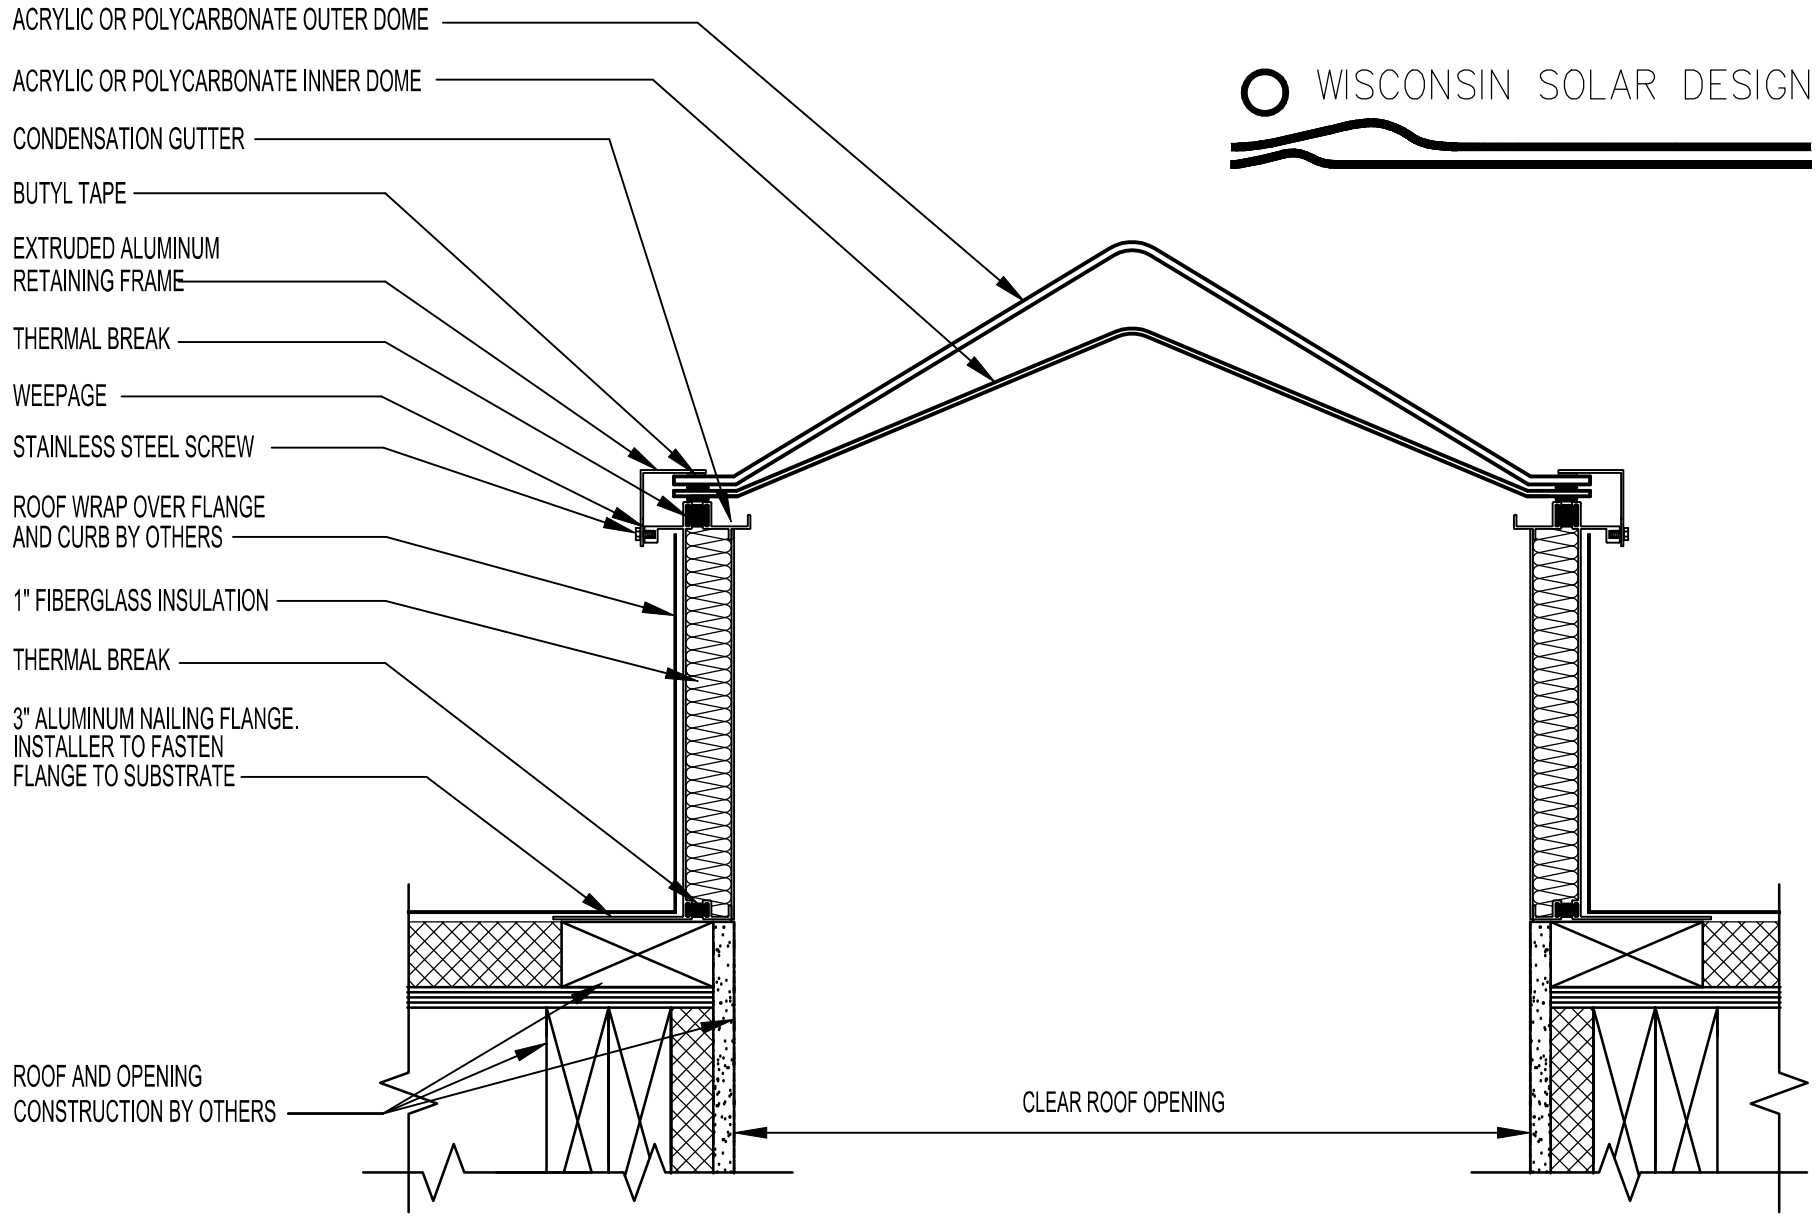

Double Dome Thermal Acrylic/Polycarbonate Skylight,
 Curb Mount On Site Built Curb

Double Dome Thermal Acrylic/Polycarbonate Skylight,
 Roof Mounted Integral Insulated Curb

**Pyramidal Double Dome Thermal Acrylic/Polycarbonate Skylight,
 Curb Mount On Site Built Curb**

Pyramidal Double Dome Thermal Acrylic/Polycarbonate Skylight,
 Roof Mounted Integral Insulated Curb

Single Dome Thermal Acrylic/Polycarbonate Over
 Multi-Cell Structured Polycarbonate Panel Skylight,
 Curb Mount On Site Built Curb

Single Dome Thermal Acrylic/Polycarbonate Over
 Multi-Cell Structured Polycarbonate Panel Skylight,
 Roof Mounted Integral Insulated Curb