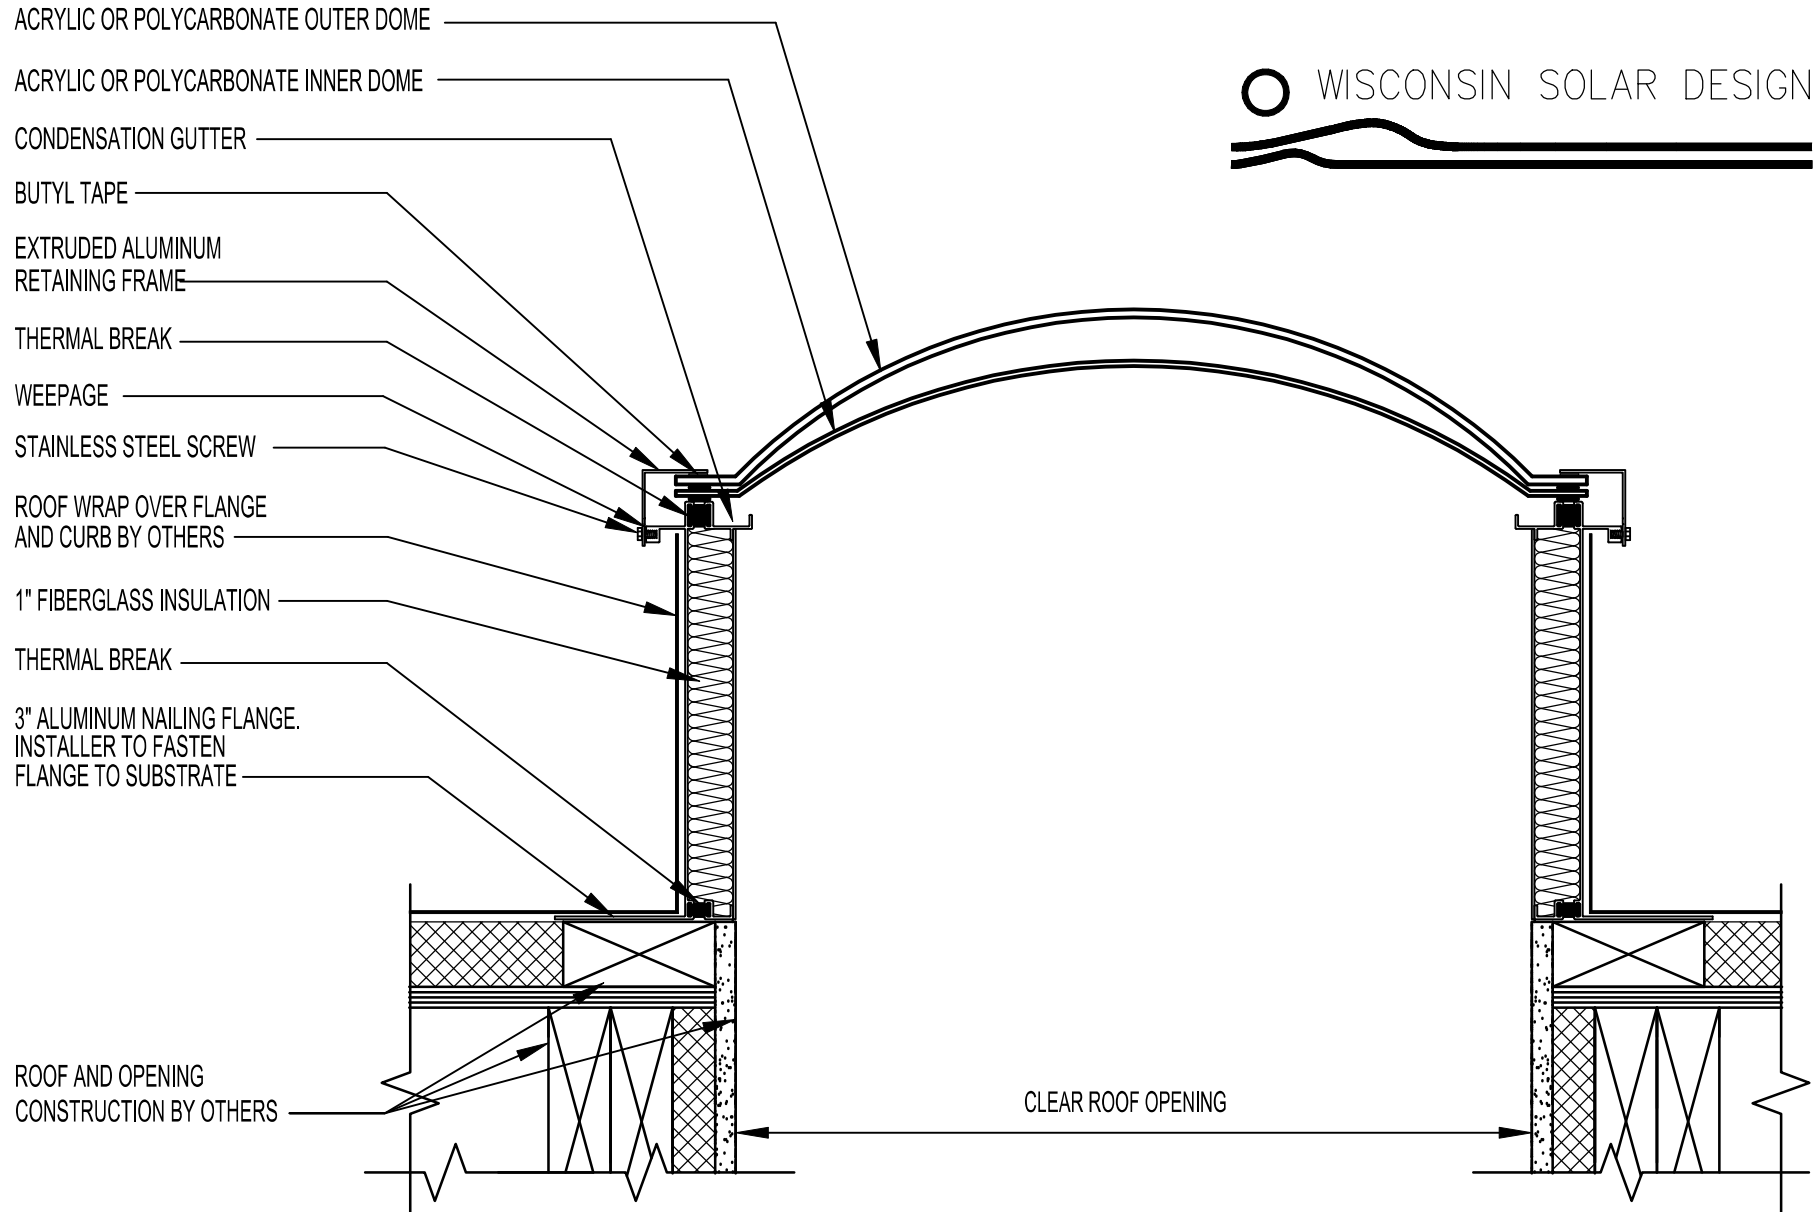

Double Dome Thermal Acrylic/Polycarbonate Skylight,
 Curb Mount On Site Built Curb

Double Dome Thermal Acrylic/Polycarbonate Skylight,
 Roof Mounted Integral Insulated Curb

**Pyramidal Double Dome Thermal Acrylic/Polycarbonate Skylight,
 Curb Mount On Site Built Curb**

Pyramidal Double Dome Thermal Acrylic/Polycarbonate Skylight,
 Roof Mounted Integral Insulated Curb

Single Dome Thermal Acrylic/Polycarbonate Over
 Multi-Cell Structured Polycarbonate Panel Skylight,
 Curb Mount On Site Built Curb

Single Dome Thermal Acrylic/Polycarbonate Over
 Multi-Cell Structured Polycarbonate Panel Skylight,
 Roof Mounted Integral Insulated Curb