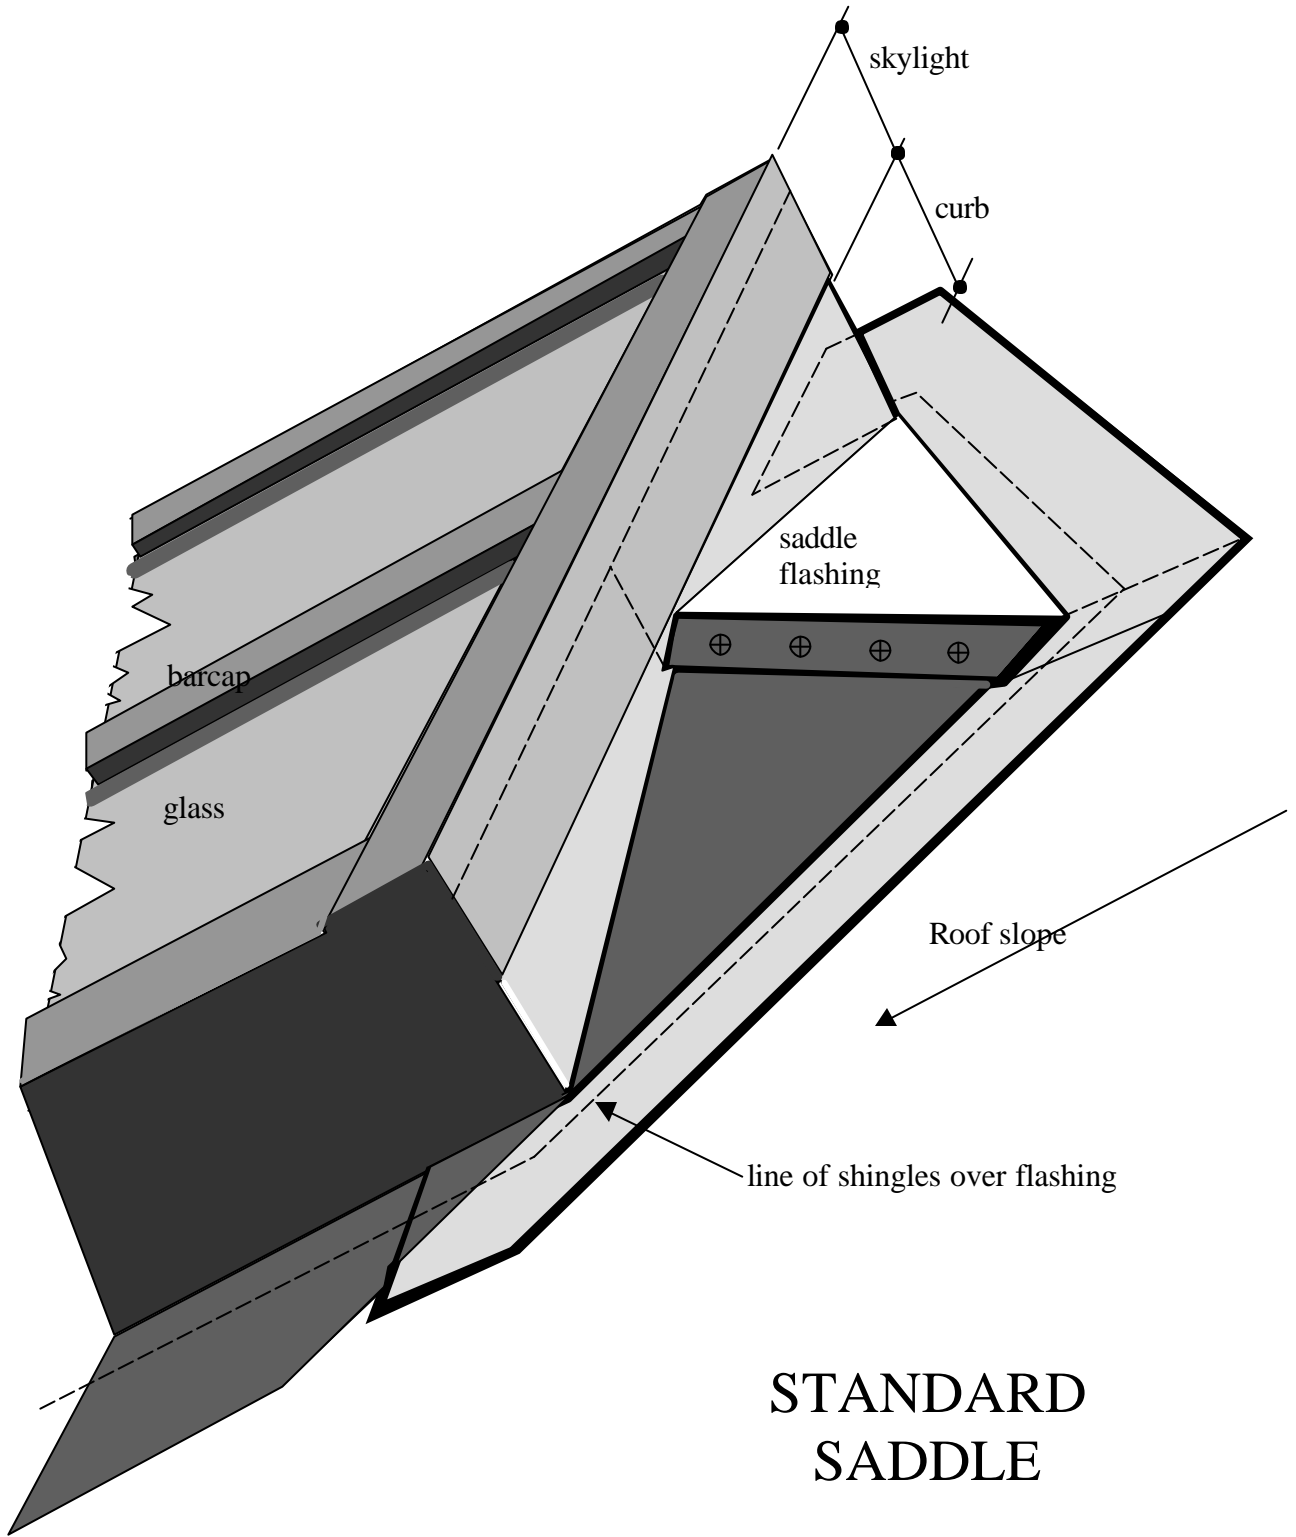

WISCONSIN SOLAR DESIGN

CURB FLASHING KIT

APPROXIMATE
DEVELOPMENT
OF
SADDLE
N.T.S.