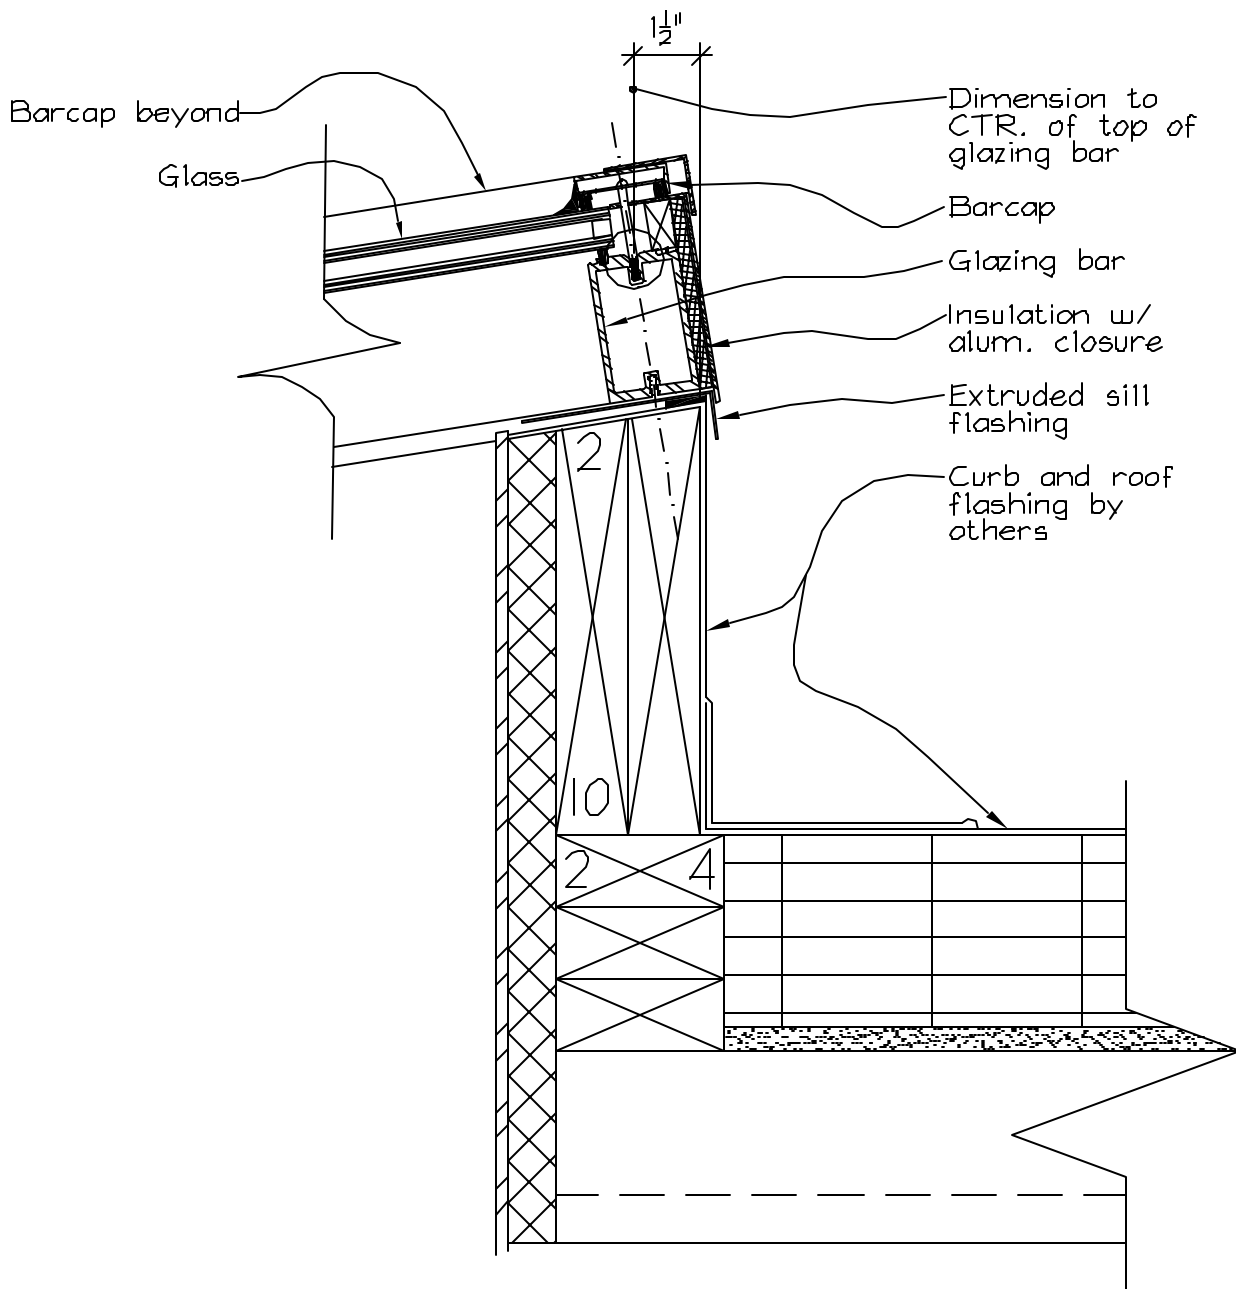

Ⓐ  
 Sill  
 scale: 3" = 1'-0"

Manufacturer/installer:  
 ○ **WISCONSIN SOLAR DESIGN**  
 6349 Briarcliff Ln., Middleton, WI 53562

(B)  
 Jamb  
 scale: 3" = 1'-0"

Manufacturer/installer:  

**WISCONSIN SOLAR DESIGN**  
 6349 Briarcliff Ln., Middleton, WI 53562

©  
 Ridge  
 scale: 3" = 1'-0"

Manufacturer/installer:  
 ○ **WISCONSIN SOLAR DESIGN**  
 6349 Briarcliff Ln., Middleton, WI 53562