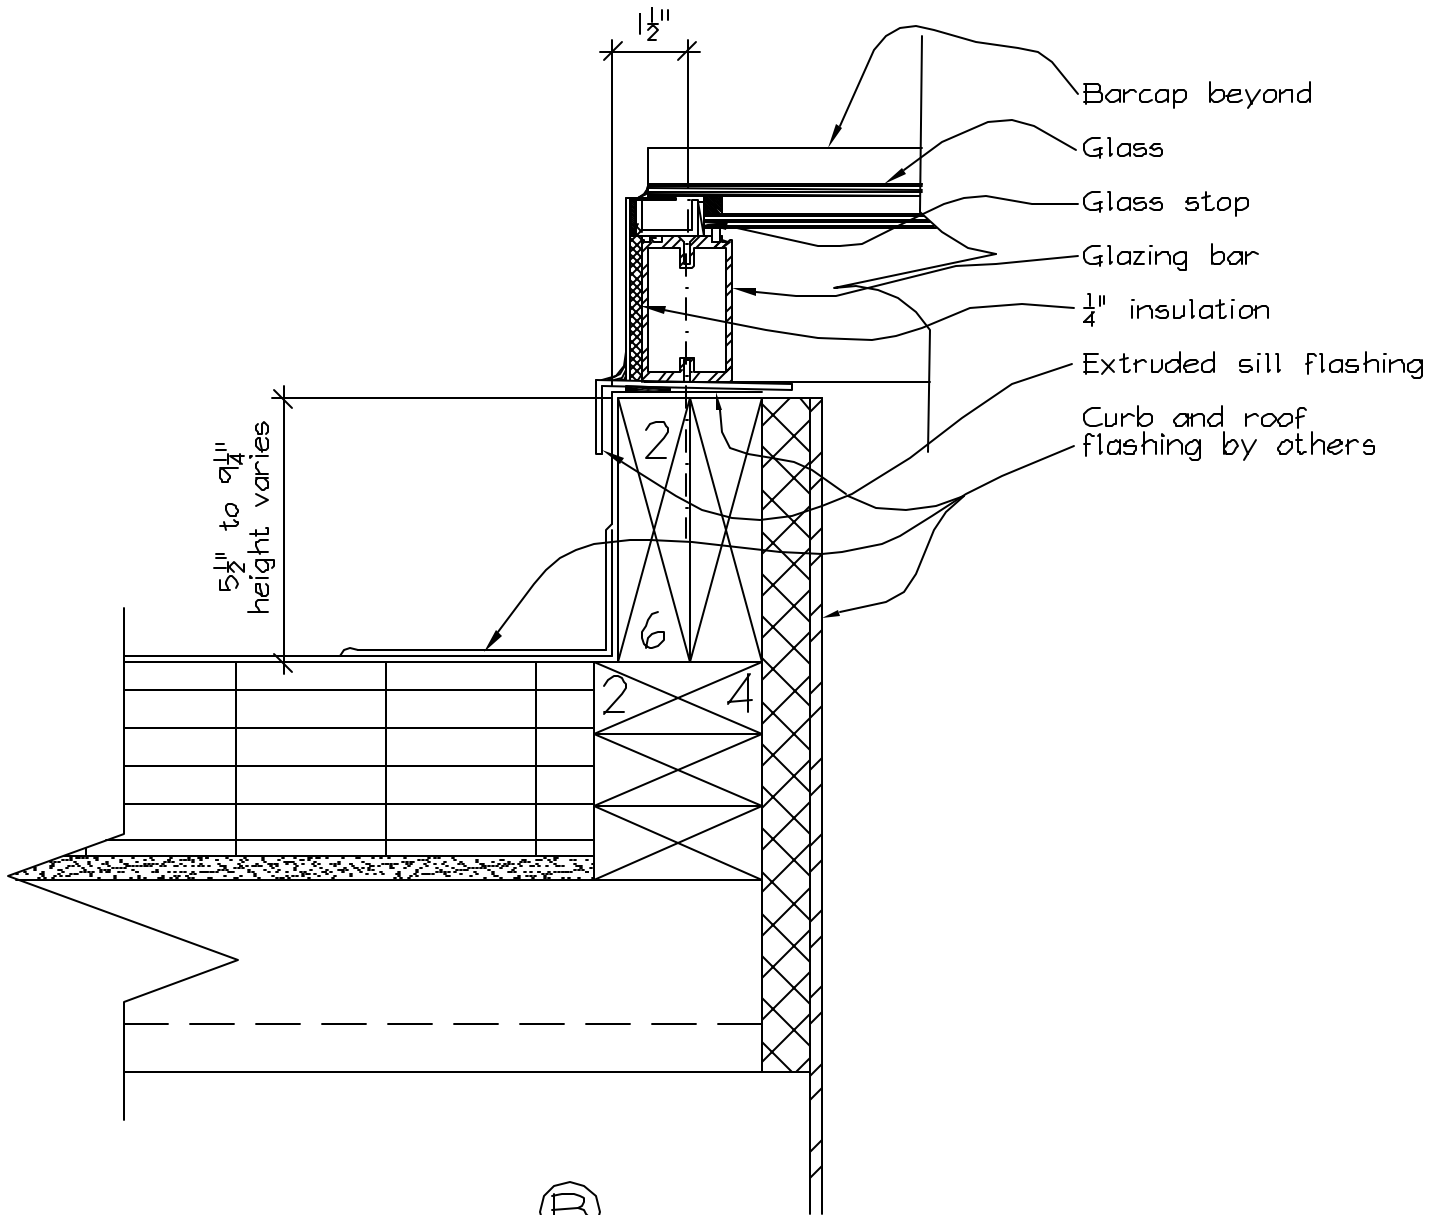

Ⓐ  
 Sill  
 scale: 3" = 1'-0"

Manufacturer/installer:  
 ○ **WISCONSIN SOLAR DESIGN**  
 6349 Briarcliff Ln., Middleton, WI 53562

(B)  
 Jamb  
 scale: 3" = 1'-0"

Manufacturer/installer:  

**WISCONSIN SOLAR DESIGN**  
 6349 Briarcliff Ln., Middleton, WI 53562

©  
 Ridge  
 scale: 3" = 1'-0"

Manufacturer/installer:  
 ○ **WISCONSIN SOLAR DESIGN**  
 6349 Briarcliff Ln., Middleton, WI 53562